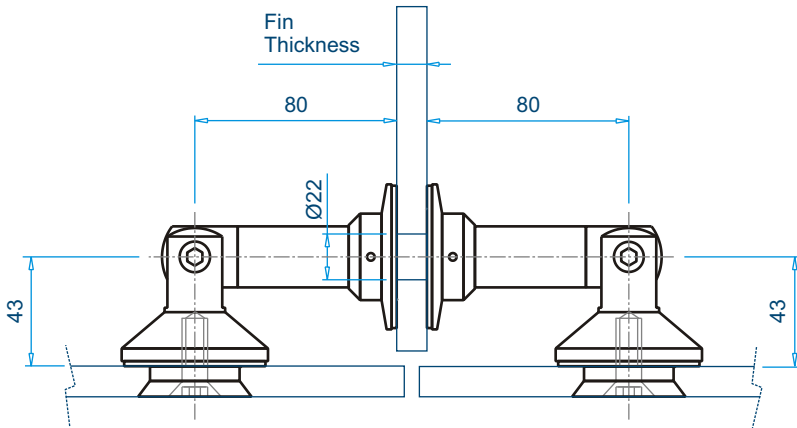

MN4-F

Fin Support ■
SS316 ■

Ord Nr. : M20922

■ Standard color of Nylon is Black.
Optional white, to be specified while ordering.

■ Optional Accessories on Page 12

MN4-S170

Straight Support ■
SS316 ■

Ord Nr. : M26537