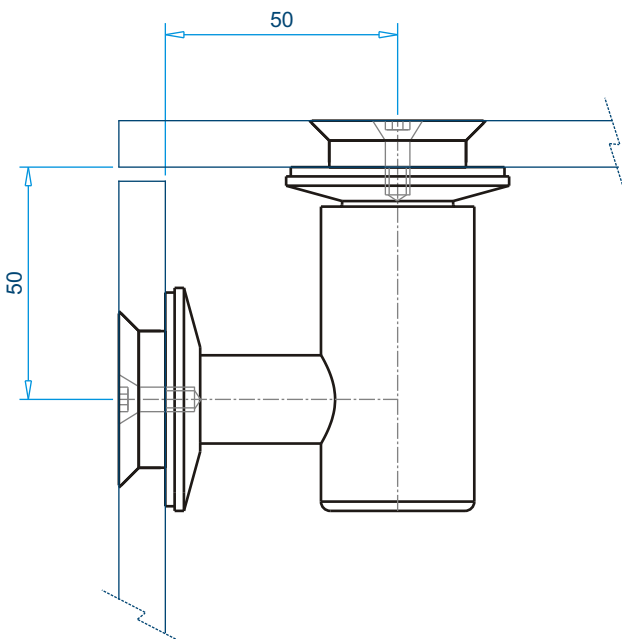

Allen M6

■ Standard color of Nylon is Black.
Optional white, to be specified while ordering.

■ Optional Accessories on Page 12

MN3-2W

Two Way Support ■
SS316 ■

Ord Nr. : M19865

Allen M5

Allen M6