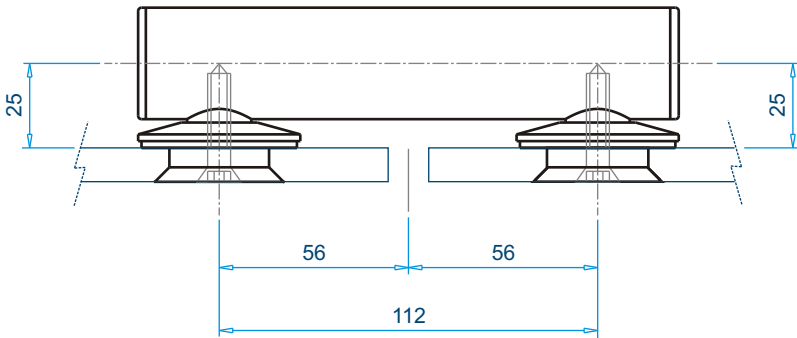

MN3-SW

Straight Support ■
SS316 ■

Ord Nr. : M20280

Allen M5

■ Standard color of Nylon is Black.
Optional white, to be specified while ordering.

■ Optional Accessories on Page 12

MN3-3W

Three Way Support ■
SS316 ■

Ord Nr. : M20925