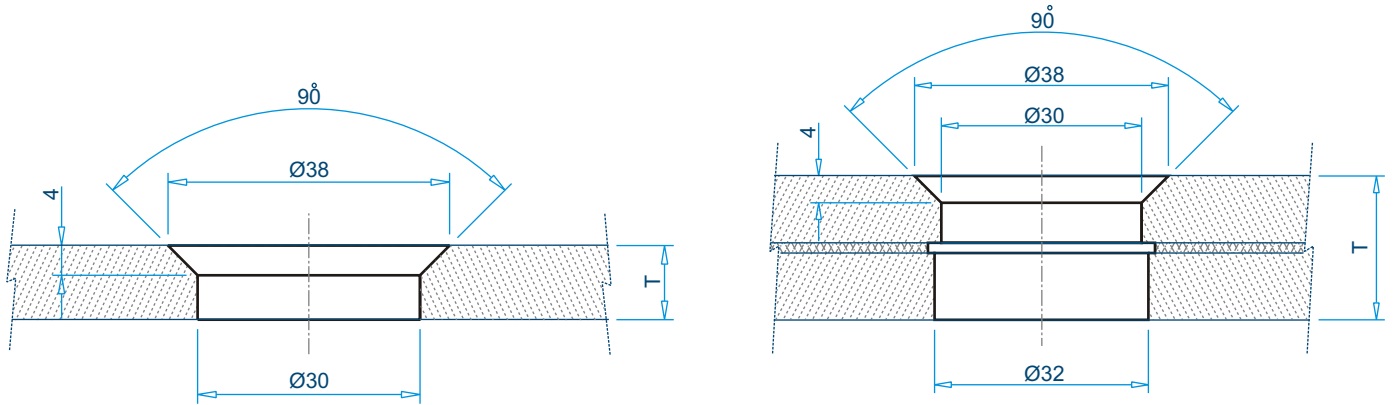

MN4-90

Glass to Glass ■
SS316 ■

Ord Nr. : M20921

Allen M6

Allen M8

■ Standard color of Nylon is Black.
Optional white, to be specified while ordering.

■ Optional Accessories on Page 12

Details of Countersunk Holes on Glass for all MN3 Series.