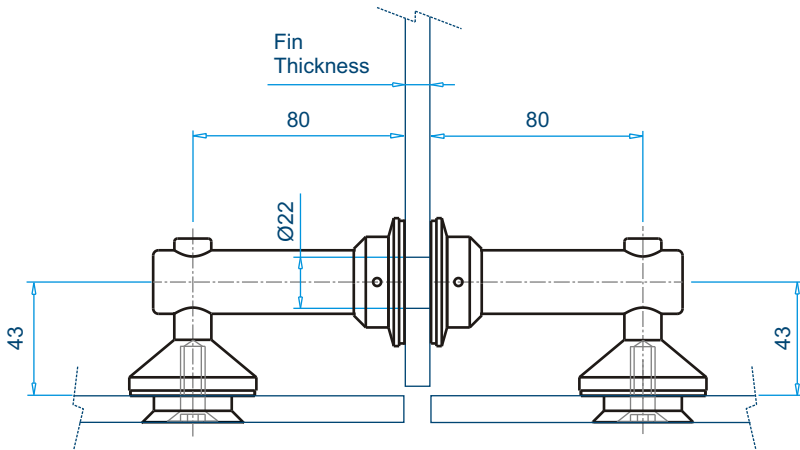

MN3R-F

Fin to Glass ■
SS316 ■

Ord Nr. : M25100

■ Standard color of Nylon is Black.
Optional white, to be specified while ordering.

■ Optional Accessories on Page 12

MN3R-S170

Straight Support ■
SS316 ■

Ord Nr. : M50234