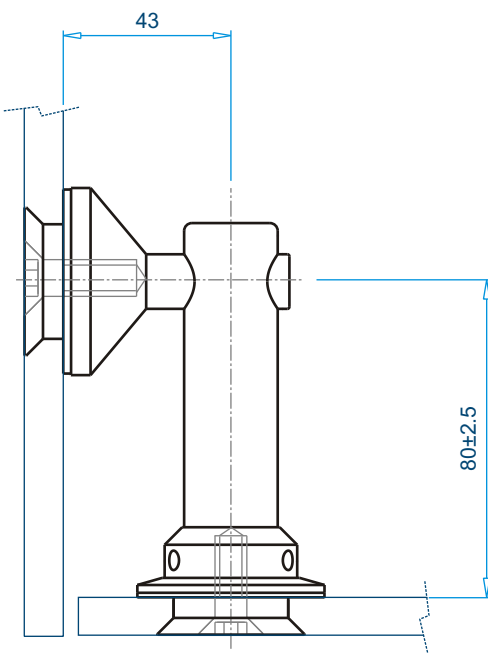

■ Standard color of Nylon is Black.
Optional white, to be specified while ordering.

■ Optional Accessories on Page 12