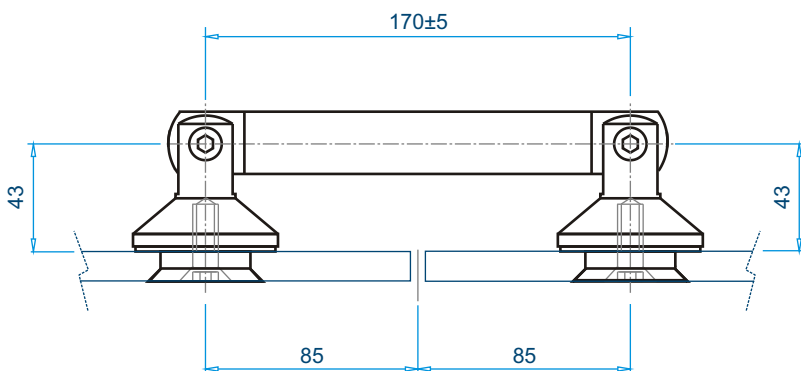

■ Standard color of Nylon is Black.
Optional white, to be specified while ordering.

■ Optional Accessories on Page 12