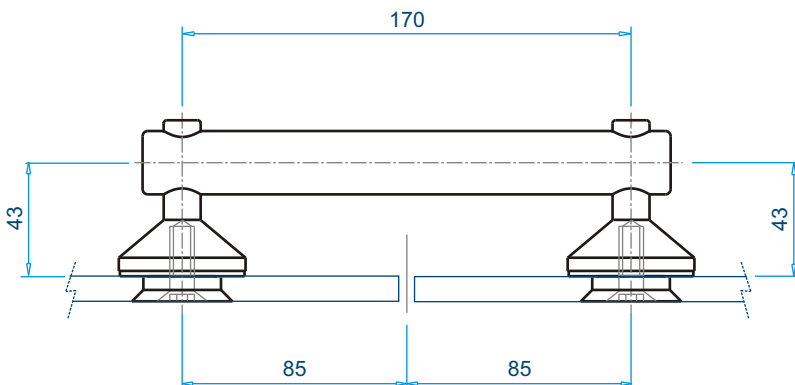

■ Standard color of Nylon is Black.
Optional white, to be specified while ordering.

■ Optional Accessories on Page 12