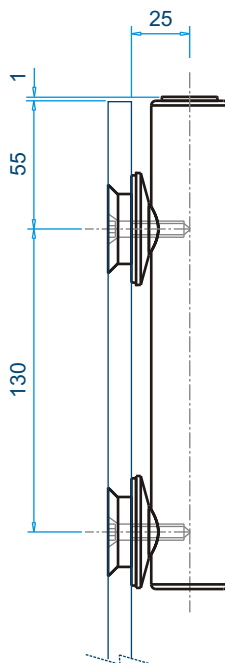

Allen M5

■ Standard color of Nylon is Black.
Optional white, to be specified while ordering.

■ Optional Accessories on Page 12