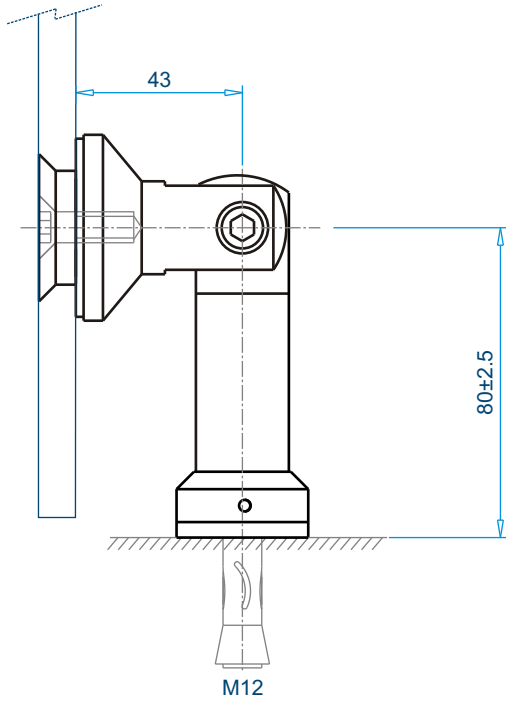

MN4-F

MN4-S170

MN4-90

MN3-W

Wall to Glass ■
SS316 ■

Ord Nr. : M20281

■ Standard color of Nylon is Black.
Optional white, to be specified while ordering.

■ Optional Accessories on Page 12