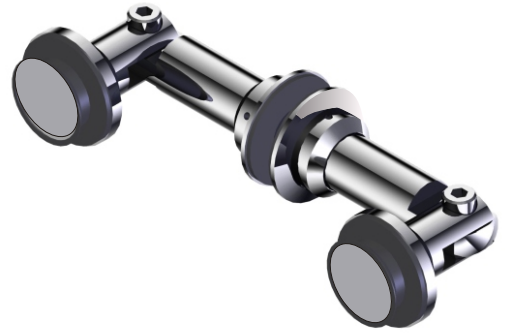

- Made from all Stainless Steel SS316 machined components, in machine finish.
- Machined from solids. No casted components.
- Special fixing bolts for fixing on special pressure plates.
- Custom made arrangements for fixing available.

MN3-G

Glass to Glass ■
SS316 ■

Ord Nr. : M20682

■ Standard color of Nylon is Black.
Optional white, to be specified while ordering.

■ Optional Accessories on Page 12

MN3-F

Fin Support ■
SS316 ■

Ord Nr. : M20310