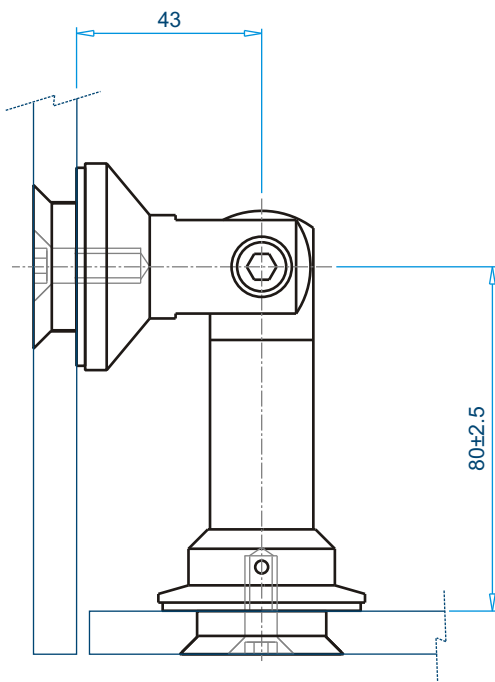

■ Standard color of Nylon is Black.
Optional white, to be specified while ordering.

■ Optional Accessories on Page 12