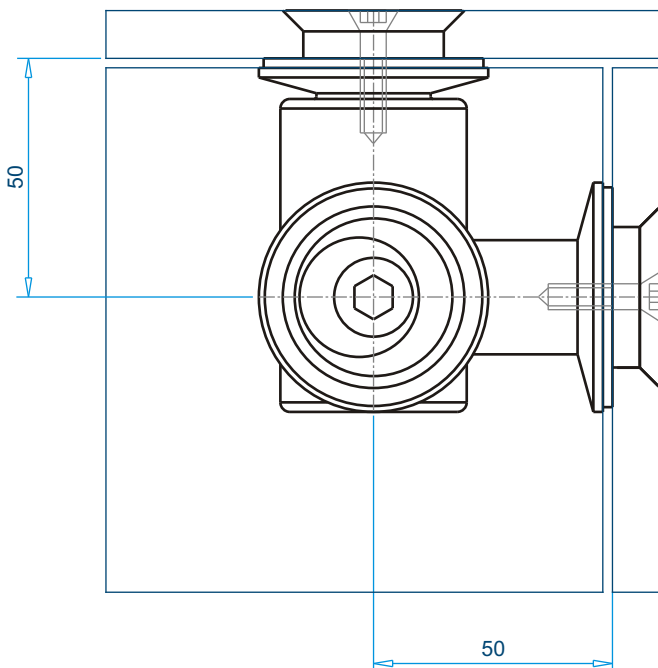

Allen M5

■ Standard color of Nylon is Black.
Optional white, to be specified while ordering.

■ Optional Accessories on Page 12