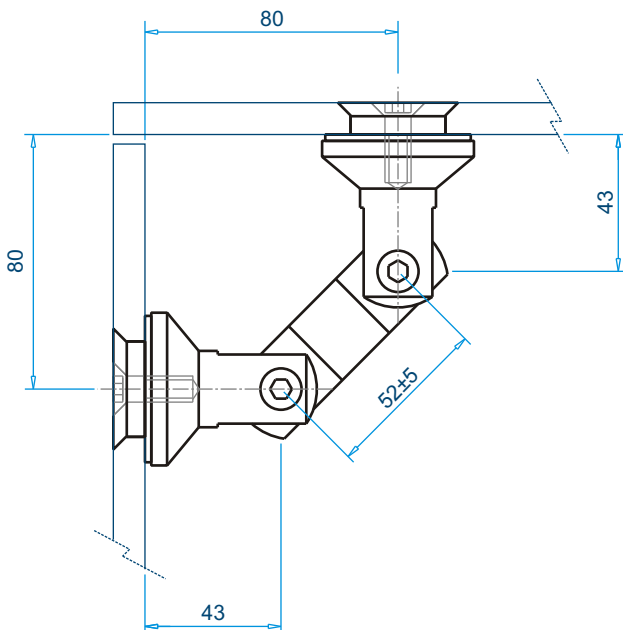

Allen M5

Allen M6

D-39

■ Standard color of Nylon is Black.
Optional white, to be specified while ordering.

■ Optional Accessories on Page 12

MN3-90

Glass to Glass ■
SS316 ■

Ord Nr. : M20316