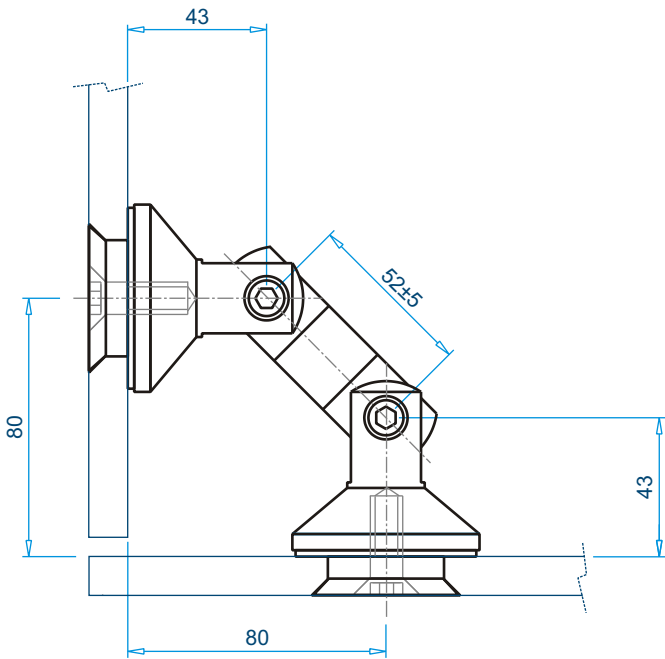

MN4-90

Glass to Glass ■
SS316 ■

Ord Nr. : M20921

■ Standard color of Nylon is Black.
Optional white, to be specified while ordering.

■ Optional Accessories on Page 12