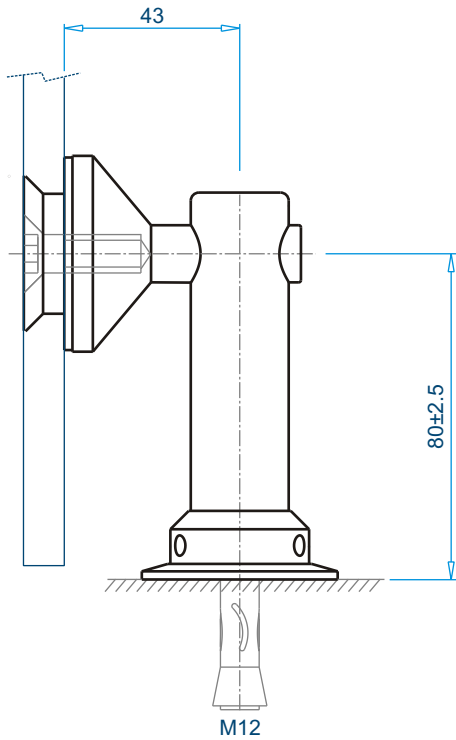

Ord Nr. : M20242

Allen M5

■ Standard color of Nylon is Black.
Optional white, to be specified while ordering.

■ Optional Accessories on Page 12

MN3R-W

Fin to Glass ■
SS316 ■

Ord Nr. : M50232

■ Standard color of Nylon is Black.
Optional white, to be specified while ordering.