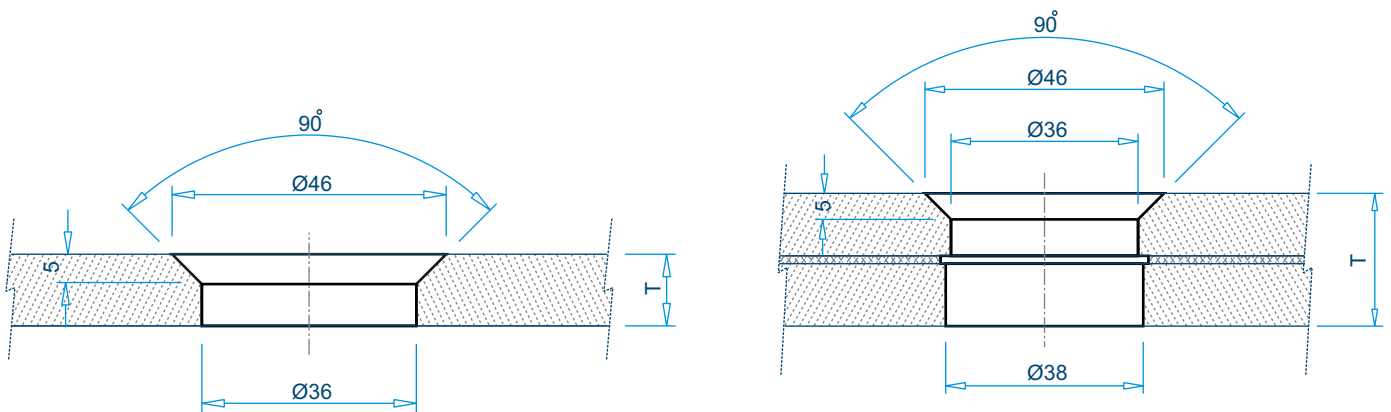

Details of Countersunk Holes on Glass for all MN4 Series.

■ Standard color of Nylon is Black.
Optional white, to be specified while ordering.

■ Optional Accessories on Page 12