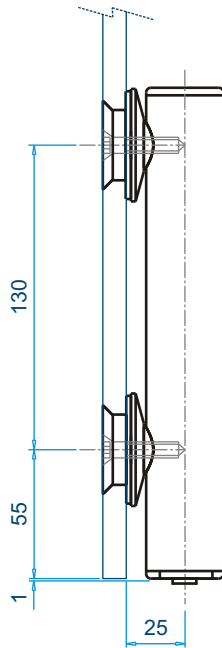

MN3-100

Door Bottom Hinge ■
SS316 ■

Ord Nr. : M20241

Allen M5

■ Standard color of Nylon is Black.
Optional white, to be specified while ordering.

■ Optional Accessories on Page 12

MN3-200

Door Top Hinge ■
SS316 ■

Ord Nr. : M20242