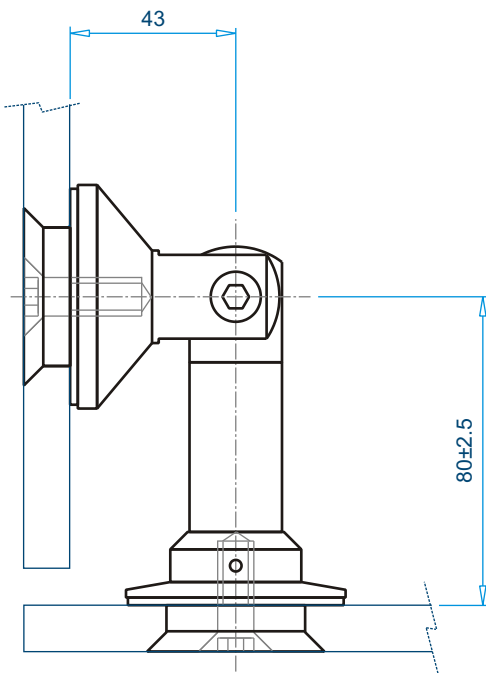

■ Standard color of Nylon is Black.
Optional white, to be specified while ordering.

■ Optional Accessories on Page 12