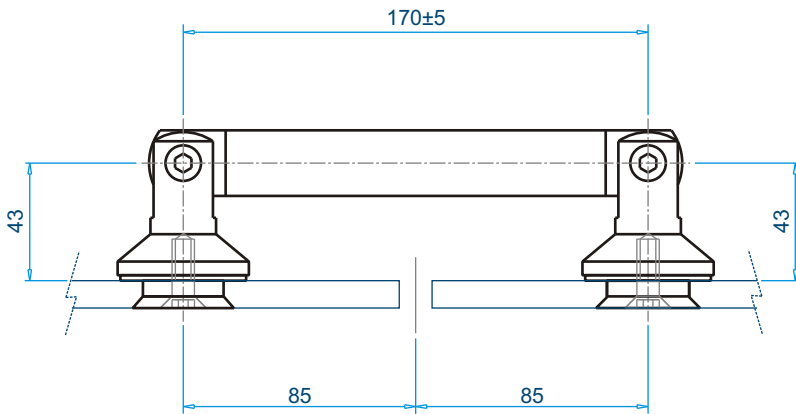

Allen M5

Allen M6

■ Standard color of Nylon is Black.
Optional white, to be specified while ordering.

■ Optional Accessories on Page 12

MN3-S170

Straight Support ■
SS316 ■

Ord Nr. : M20926

Allen M5