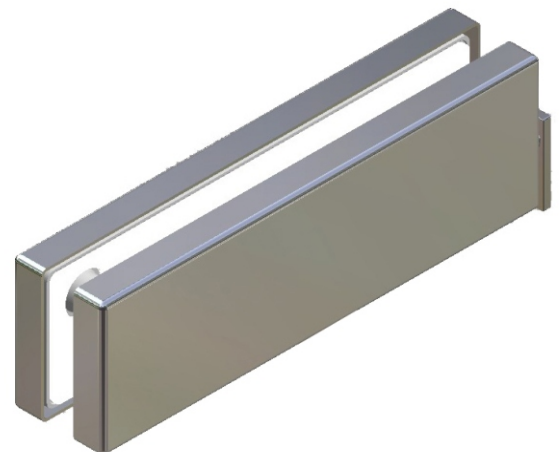

ECA 100

- Door Bottom Patch
 - SS316 - Cover Plate
 - Aluminium - Pressure Plate
- Ord Nr.: M 19925

■ Optional Accessories on Page 11

ECA 200

- Door Top Patch
 - SS316 - Cover Plate
 - Aluminium - Pressure Plate
- Ord Nr.: M 19926

■ Optional Accessories on Page 11

ECA 300

- Wall to Glass Top Patch ■
- SS316 - Cover Plate ■
- Aluminium - Pressure Plate ■

Ord Nr.: M 19927

■ Optional Accessories on Page 11

ECA 300K

- Wall to Glass Top Patch with Keep ■
- SS316 - Cover Plate ■
- Aluminium - Pressure Plate ■

Ord Nr.: M 30149

■ Optional Accessories on Page 11

ECA 300S

- Wall to Glass Top Patch with Stop ■
- SS316 - Cover Plate ■
- Aluminium - Pressure Plate ■

Ord Nr.: M30150

■ Optional Accessories on Page 11

ECA 320

- Double Glass Top Patch ■
- SS316 - Cover Plate ■
- Aluminium - Pressure Plate ■

Ord Nr.: M30151

■ Optional Accessories on Page 11

ECA 400

- Glass to Glass Top Patch
- SS316 - Cover Plate
- Aluminium - Pressure Plate