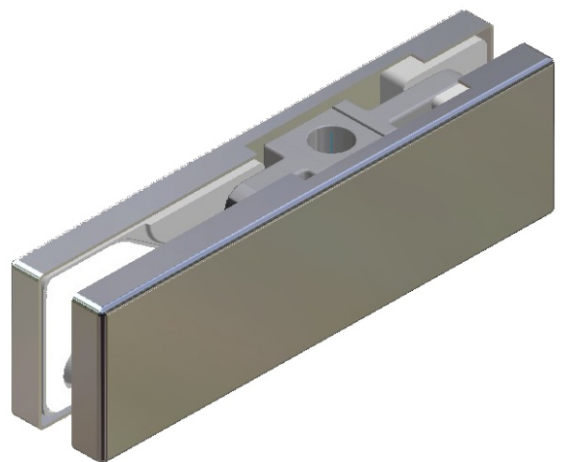

- Original and unique design yet compatible with most popular cutouts.
- Unique weather resistant grip gasket with slip free texture & design.
- Corrosion resist and Cover plates in SS316.
- Corrosion Resistant SS fasteners.
- Range available with all stainless steel parts.
- Range available for thick & large sized doors.
- Most patch fittings are available in Hairline / Brush, Satin and Mirror finish.

ECA 100

- Door Bottom Patch
 - SS316 - Cover Plate
 - Aluminium - Pressure Plate
- Ord Nr.: M 19925

■ Optional Accessories on Page 11

ECA 200

- Door Top Patch
 - SS316 - Cover Plate
 - Aluminium - Pressure Plate
- Ord Nr.: M 19926

■ Optional Accessories on Page 11

ECA 300

- Wall to Glass Top Patch ■
- SS316 - Cover Plate ■
- Aluminium - Pressure Plate ■

Ord Nr.: M 19927

■ Optional Accessories on Page 11

ECA 300K

- Wall to Glass Top Patch with Keep ■
- SS316 - Cover Plate ■
- Aluminium - Pressure Plate ■

- Double Glass Top Patch ■
- SS316 - Cover Plate ■
- Aluminium - Pressure Plate ■

Ord Nr.: M30151

■ Optional Accessories on Page 11

ECA 400

- Glass to Glass Top Patch
- SS316 - Cover Plate
- Aluminium - Pressure Plate