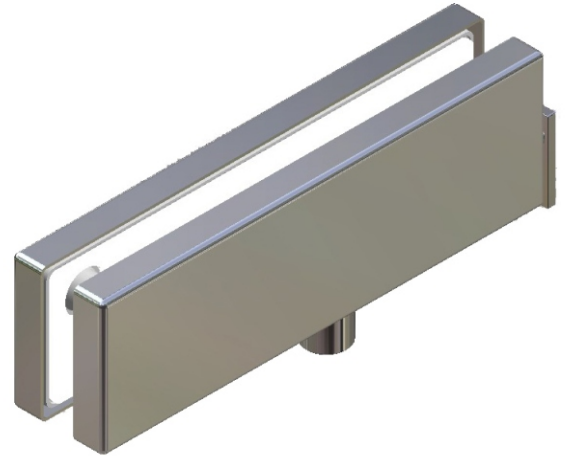

- Original and unique design yet compatible with most popular cutouts.
- Unique weather resistant grip gasket with slip free texture & design.
- Corrosion resist and Cover plates in SS316.
- Corrosion Resistant SS fasteners.
- Range available with all stainless steel parts.
- Range available for thick & large sized doors.
- Most patch fittings are available in Hairline / Brush, Satin and Mirror finish.

ECA 100

- Door Bottom Patch
 - SS316 - Cover Plate
 - Aluminium - Pressure Plate
- Ord Nr.: M 19925

■ Optional Accessories on Page 11

ECA 200

- Door Top Patch
 - SS316 - Cover Plate
 - Aluminium - Pressure Plate
- Ord Nr.: M 19926

■ Optional Accessories on Page 11

ECA 300

- Wall to Glass Top Patch ■
- SS316 - Cover Plate ■
- Aluminium - Pressure Plate ■

Ord Nr.: M 19927

■ Optional Accessories on Page 11

ECA 300K

- Wall to Glass Top Patch with Keep ■
- SS316 - Cover Plate ■
- Aluminium - Pressure Plate ■

- Double Glass Top Patch ■
- SS316 - Cover Plate ■
- Aluminium - Pressure Plate ■

Ord Nr.: M30151

■ Optional Accessories on Page 11

ECA 400

- Glass to Glass Top Patch
- SS316 - Cover Plate
- Aluminium - Pressure Plate