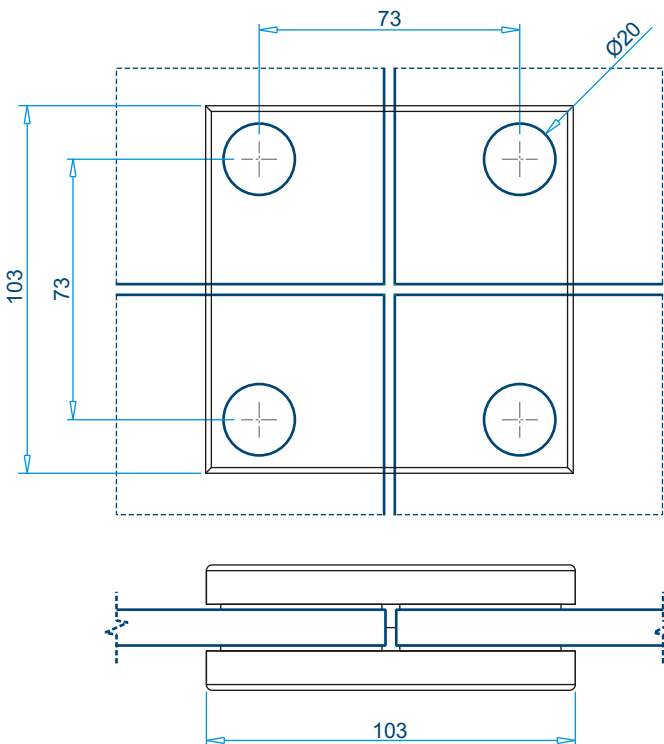

■ Optional Accessories on Page 11