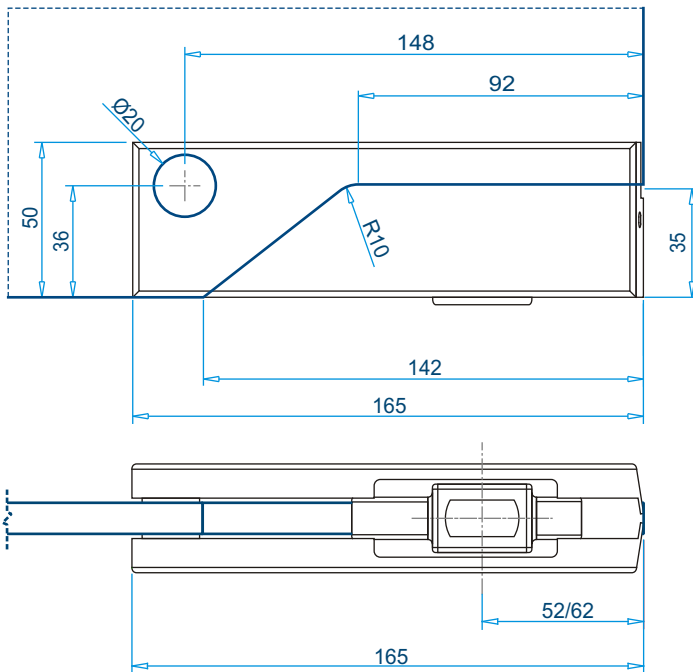

ECA 100

- Door Bottom Patch
 - SS316 - Cover Plate
 - Aluminium - Pressure Plate
- Ord Nr.: M 19925

■ Optional Accessories on Page 11

ECA 200

- Door Top Patch
 - SS316 - Cover Plate
 - Aluminium - Pressure Plate
- Ord Nr.: M 19926