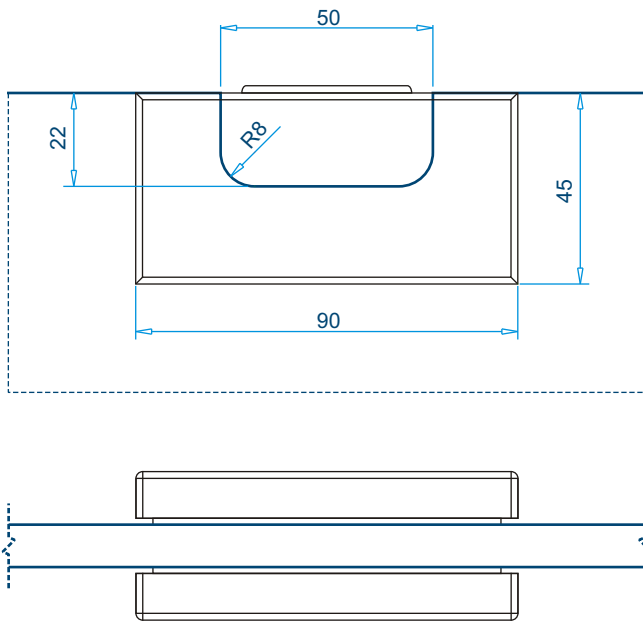

Ord Nr.: M19621

■ Optional Accessories on Page 11

ECA 850

- Wall to Glass Fixing Patch ■
- SS316 - Cover Plate ■
- Aluminium - Pressure Plate ■

Ord Nr.: M21860

■ Optional Accessories on Page 11

ECA 860

- Patch Four way ■
- SS316 - Cover Plate ■
- Aluminium - Pressure Plate ■