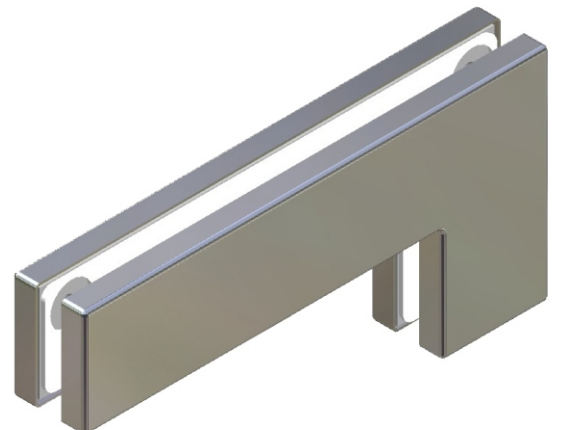

- Double Glass Top Patch ■
- SS316 - Cover Plate ■
- Aluminium - Pressure Plate ■

Ord Nr.: M30151

■ Optional Accessories on Page 11

ECA 400

- Glass to Glass Top Patch
- SS316 - Cover Plate
- Aluminium - Pressure Plate

Ord Nr.: **M20740**

■ Optional Accessories on Page 11

ECA 400K

- Glass to Glass Top Patch with Keep
- SS316 - Cover Plate
- Aluminium - Pressure Plate

Ord Nr.: **M30152**

■ Optional Accessories on Page 11

ECA 400S

Glass to Glass Top Patch with Stop ■
SS316 - Cover Plate ■
Aluminium - Pressure Plate ■

Ord Nr.: M30153

■ Optional Accessories on Page 11

ECA 710

Corner Lock without Cylinder ■
SS316 - Cover Plate ■
Aluminium - Pressure Plate ■