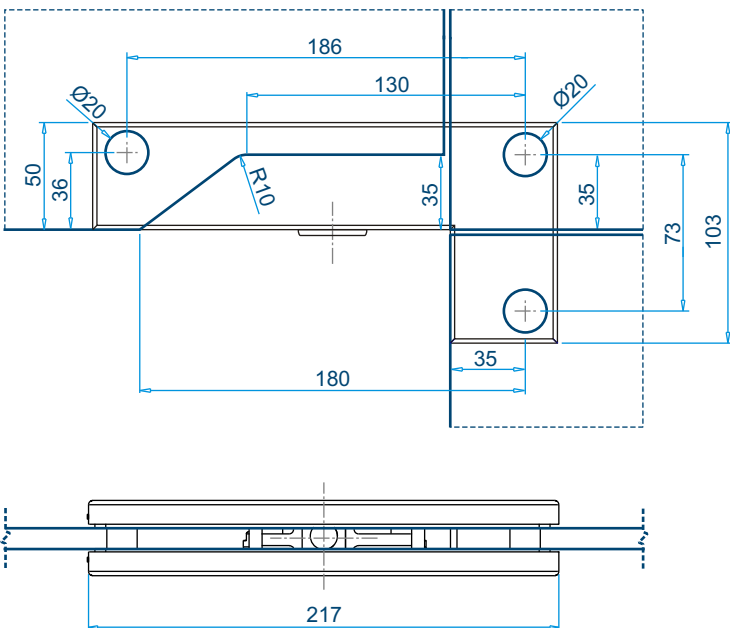

■ Optional Accessories on Page 11