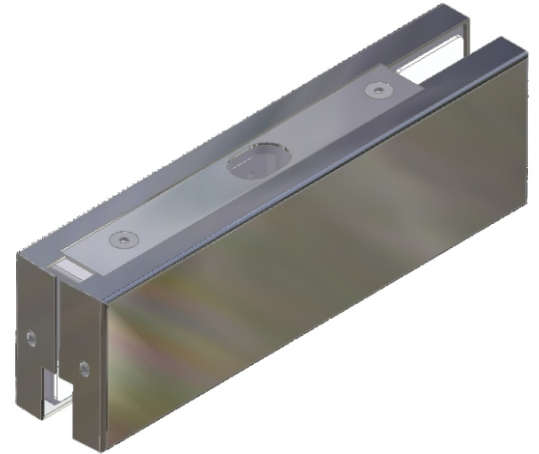

Glass to Glass Top Patch with Stop ■
SS316 - Cover Plate ■
Aluminium - Pressure Plate ■

Ord Nr.: M30153

■ Optional Accessories on Page 11

ECA 710

Corner Lock without Cylinder ■
SS316 - Cover Plate ■
Aluminium - Pressure Plate ■

Ord Nr.: M19187

■ Optional Accessories on Page 11

ECA 711

- Door Keep for Corner Lock
- SS316 - Cover Plate
- Aluminium - Pressure Plate

Ord Nr.: M30154

■ Optional Accessories on Page 11

ECA 740

- Door Lock with Cylinder
- SS316 - Cover Plate
- Aluminium - Pressure Plate