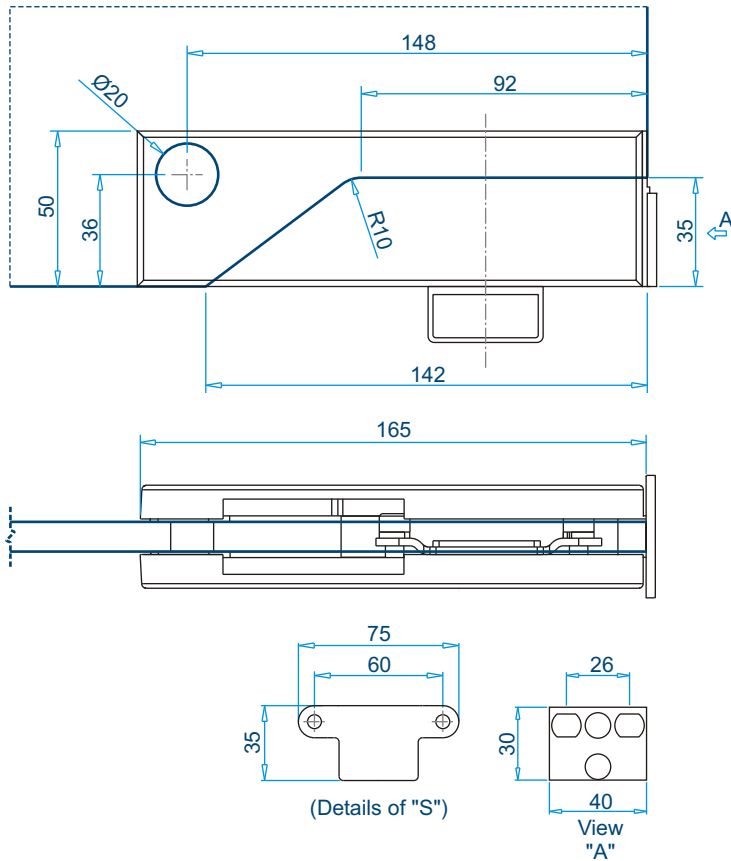

Ord Nr.: M 30149

■ Optional Accessories on Page 11

ECA 300S

- Wall to Glass Top Patch with Stop ■
- SS316 - Cover Plate ■
- Aluminium - Pressure Plate ■

Ord Nr.: M30150

■ Optional Accessories on Page 11

ECA 320