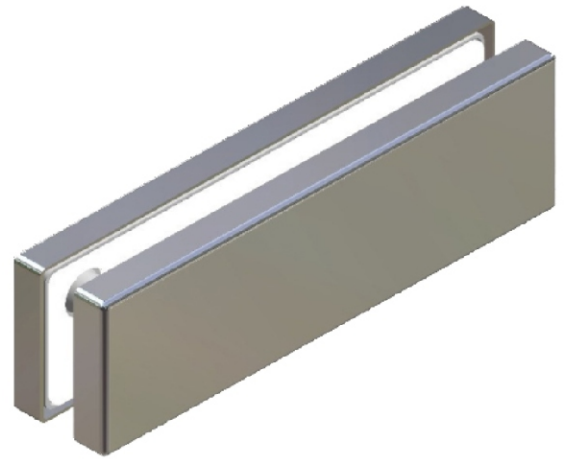

- Original and unique design yet compatible with most popular cutouts.
- Unique weather resistant grip gasket with slip free texture & design.
- Corrosion resist and Cover plates in SS316.
- Corrosion Resistant SS fasteners.
- Range available with all stainless steel parts.
- Range available for thick & large sized doors.
- Most patch fittings are available in Hairline / Brush, Satin and Mirror finish.

ECA 100

- Door Bottom Patch
 - SS316 - Cover Plate
 - Aluminium - Pressure Plate
- Ord Nr.: M 19925

■ Optional Accessories on Page 11

ECA 200

- Door Top Patch
 - SS316 - Cover Plate
 - Aluminium - Pressure Plate
- Ord Nr.: M 19926

■ Optional Accessories on Page 11

ECA 300

- Wall to Glass Top Patch ■
- SS316 - Cover Plate ■
- Aluminium - Pressure Plate ■

Ord Nr.: M 19927

■ Optional Accessories on Page 11

ECA 300K

- Wall to Glass Top Patch with Keep ■
- SS316 - Cover Plate ■
- Aluminium - Pressure Plate ■

- Double Glass Top Patch ■
- SS316 - Cover Plate ■
- Aluminium - Pressure Plate ■

Ord Nr.: M30151

■ Optional Accessories on Page 11

ECA 400

- Glass to Glass Top Patch
- SS316 - Cover Plate
- Aluminium - Pressure Plate