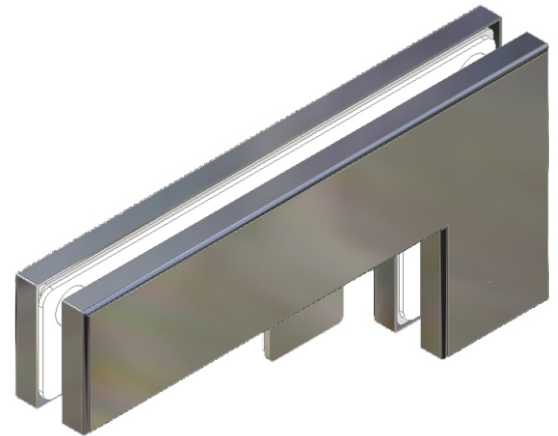

- Double Glass Top Patch ■
- SS316 - Cover Plate ■
- Aluminium - Pressure Plate ■

Ord Nr.: M30151

■ Optional Accessories on Page 11

ECA 400

- Glass to Glass Top Patch
- SS316 - Cover Plate
- Aluminium - Pressure Plate

Ord Nr.: **M20740**

■ Optional Accessories on Page 11

ECA 400K

- Glass to Glass Top Patch with Keep
- SS316 - Cover Plate
- Aluminium - Pressure Plate

Ord Nr.: **M30152**

■ Optional Accessories on Page 11

ECA 400S

Glass to Glass Top Patch with Stop ■
SS316 - Cover Plate ■
Aluminium - Pressure Plate ■

Ord Nr.: M30153

■ Optional Accessories on Page 11

ECA 710

Corner Lock without Cylinder ■
SS316 - Cover Plate ■
Aluminium - Pressure Plate ■