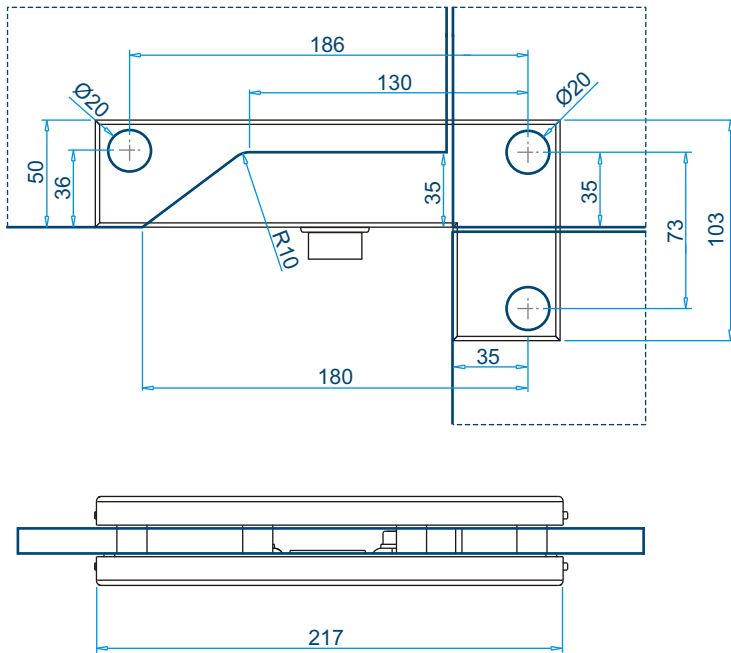

Glass to Glass Top Patch with Stop ■
SS316 - Cover Plate ■
Aluminium - Pressure Plate ■

Ord Nr.: M30153

■ Optional Accessories on Page 11

ECA 710

Corner Lock without Cylinder ■
SS316 - Cover Plate ■
Aluminium - Pressure Plate ■