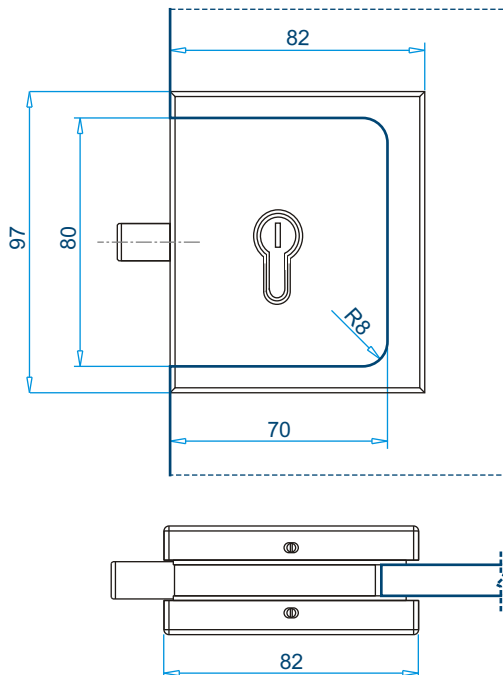

■ Optional Accessories on Page 11