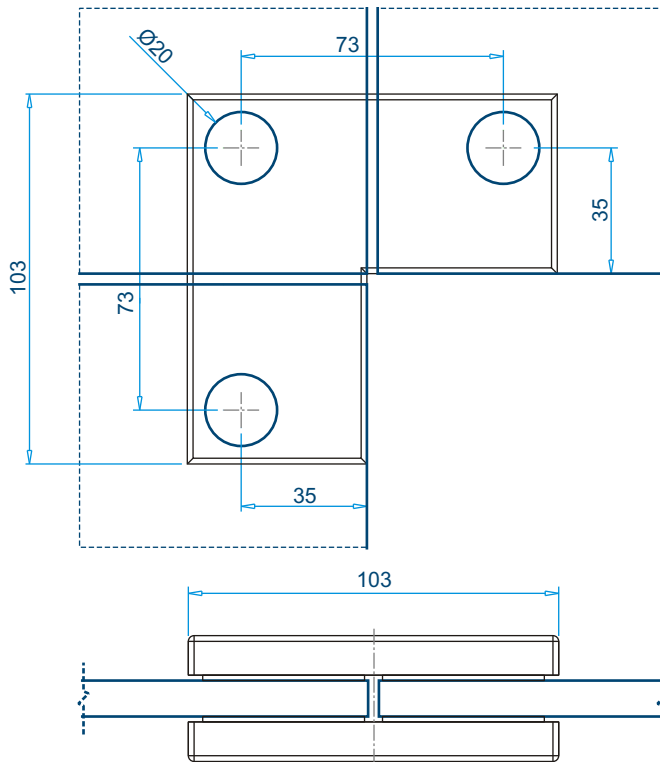

■ Optional Accessories on Page 11