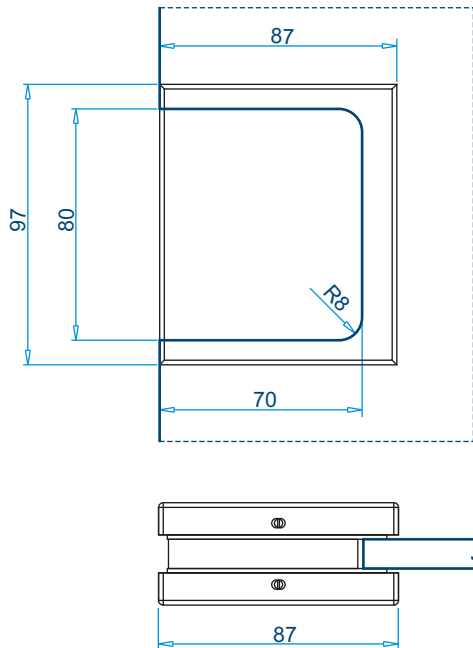

ECA 741

1. Door Keep Lock ■
   - SS316 - Cover Plate ■
   - Aluminium - Pressure Plate ■
2. Ord Nr.: M20911

■ Optional Accessories on Page 11

ECA 800

1. Double Keep Lock for Double door ■
   - SS316 - Cover Plate ■
   - Aluminium - Pressure Plate ■
2. Ord Nr.: M30155