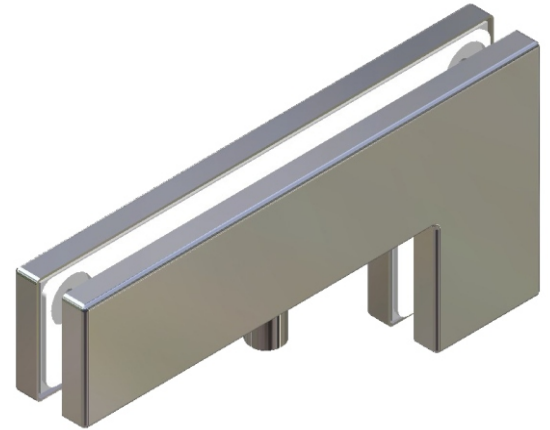

Ord Nr.: M 30149

■ Optional Accessories on Page 11

ECA 300S

- Wall to Glass Top Patch with Stop ■
- SS316 - Cover Plate ■
- Aluminium - Pressure Plate ■

Ord Nr.: M30150

■ Optional Accessories on Page 11

ECA 320

- Double Glass Top Patch ■
- SS316 - Cover Plate ■
- Aluminium - Pressure Plate ■

Ord Nr.: M30151

■ Optional Accessories on Page 11

ECA 400

- Glass to Glass Top Patch
- SS316 - Cover Plate
- Aluminium - Pressure Plate

Ord Nr.: **M20740**

■ Optional Accessories on Page 11

ECA 400K

- Glass to Glass Top Patch with Keep
- SS316 - Cover Plate
- Aluminium - Pressure Plate

Ord Nr.: **M30152**

■ Optional Accessories on Page 11

ECA 400S

Glass to Glass Top Patch with Stop ■
SS316 - Cover Plate ■
Aluminium - Pressure Plate ■

Ord Nr.: M30153

■ Optional Accessories on Page 11

ECA 710

Corner Lock without Cylinder ■
SS316 - Cover Plate ■
Aluminium - Pressure Plate ■