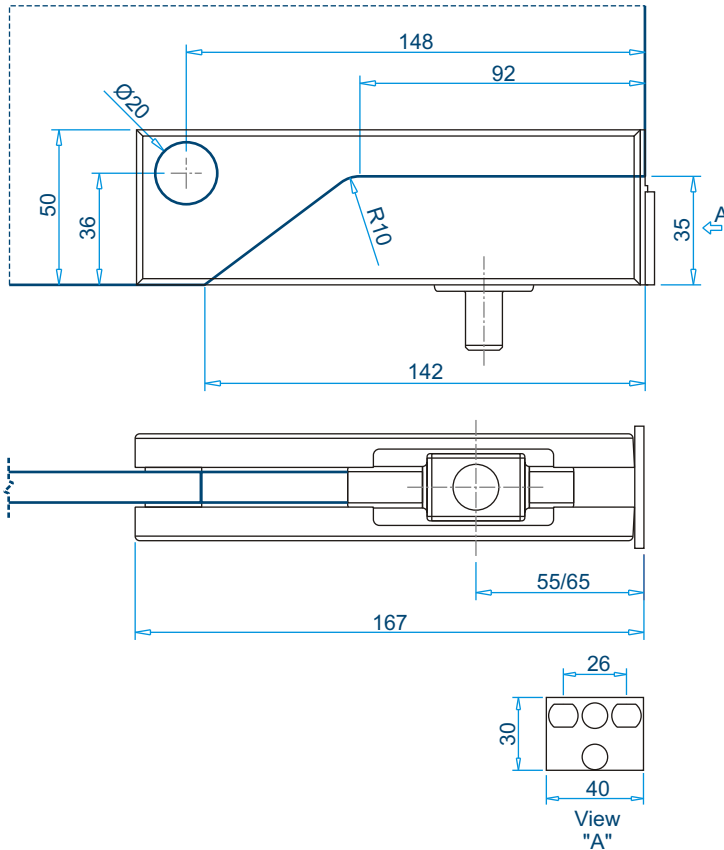

ECA 100

- Door Bottom Patch
 - SS316 - Cover Plate
 - Aluminium - Pressure Plate
- Ord Nr.: M 19925

■ Optional Accessories on Page 11

ECA 200

- Door Top Patch
 - SS316 - Cover Plate
 - Aluminium - Pressure Plate
- Ord Nr.: M 19926

■ Optional Accessories on Page 11

ECA 300

- Wall to Glass Top Patch ■
- SS316 - Cover Plate ■
- Aluminium - Pressure Plate ■

Ord Nr.: M 19927

■ Optional Accessories on Page 11

ECA 300K

- Wall to Glass Top Patch with Keep ■
- SS316 - Cover Plate ■
- Aluminium - Pressure Plate ■