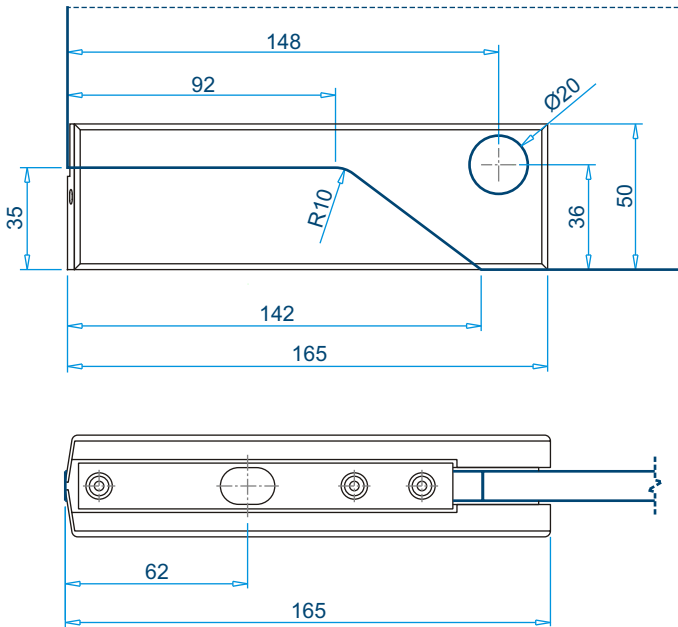

ECA 711

- Door Keep for Corner Lock
- SS316 - Cover Plate
- Aluminium - Pressure Plate

Ord Nr.: M30154

■ Optional Accessories on Page 11

ECA 740

- Door Lock with Cylinder
- SS316 - Cover Plate
- Aluminium - Pressure Plate

Ord Nr.: M20741