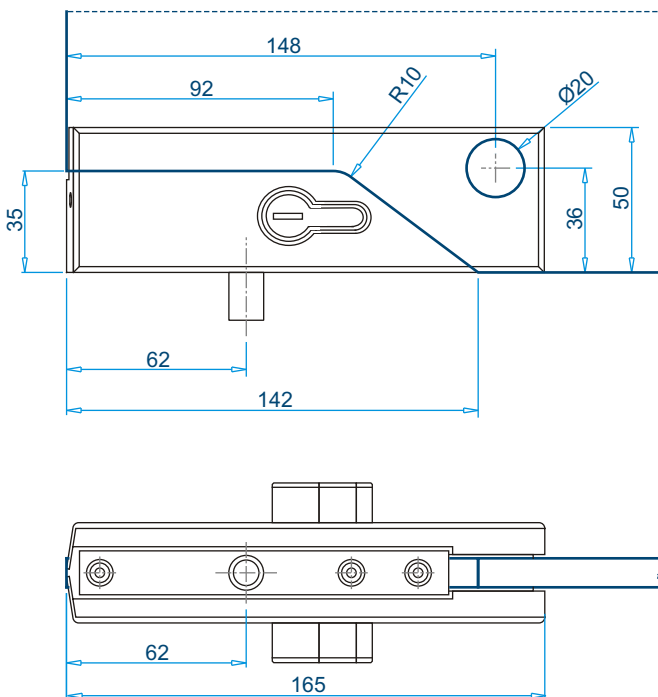

■ Optional Accessories on Page 11