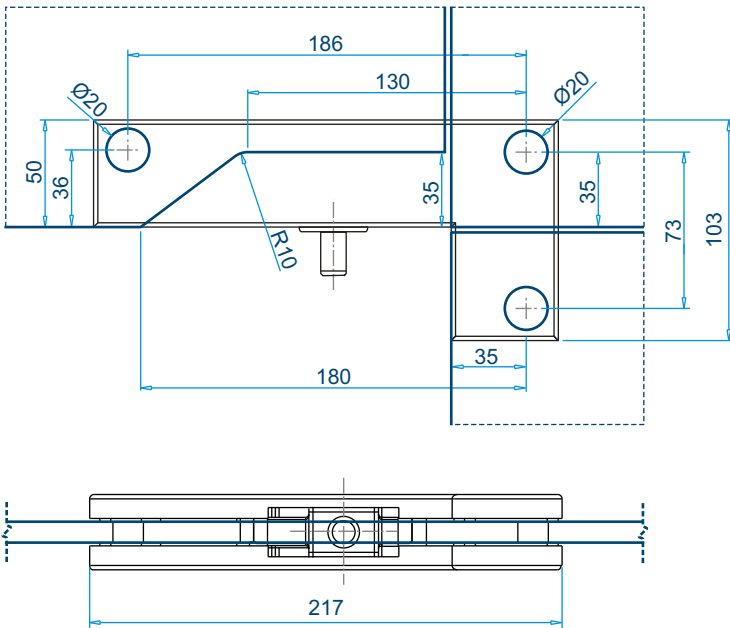

ECA 400

- Glass to Glass Top Patch
- SS316 - Cover Plate
- Aluminium - Pressure Plate

Ord Nr.: **M20740**

■ Optional Accessories on Page 11

ECA 400K

- Glass to Glass Top Patch with Keep
- SS316 - Cover Plate
- Aluminium - Pressure Plate

Ord Nr.: **M30152**