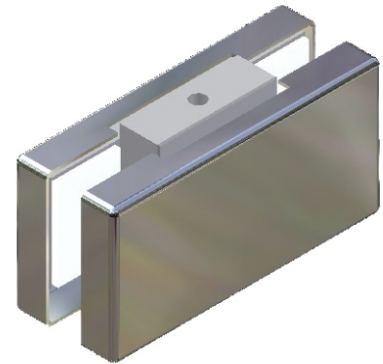

■ Optional Accessories on Page 11

ECA 830

Spindle for Bottom Patch with bearing ■
SS316 ■

Ord Nr.: M26648

■ Optional Accessories on Page 11

ECA 840

Corner Patch ■
SS316 - Cover Plate ■
Aluminium - Pressure Plate ■

Ord Nr.: M19621

■ Optional Accessories on Page 11

ECA 850

- Wall to Glass Fixing Patch ■
- SS316 - Cover Plate ■
- Aluminium - Pressure Plate ■

Ord Nr.: M21860

■ Optional Accessories on Page 11

ECA 860

- Patch Four way ■
- SS316 - Cover Plate ■
- Aluminium - Pressure Plate ■