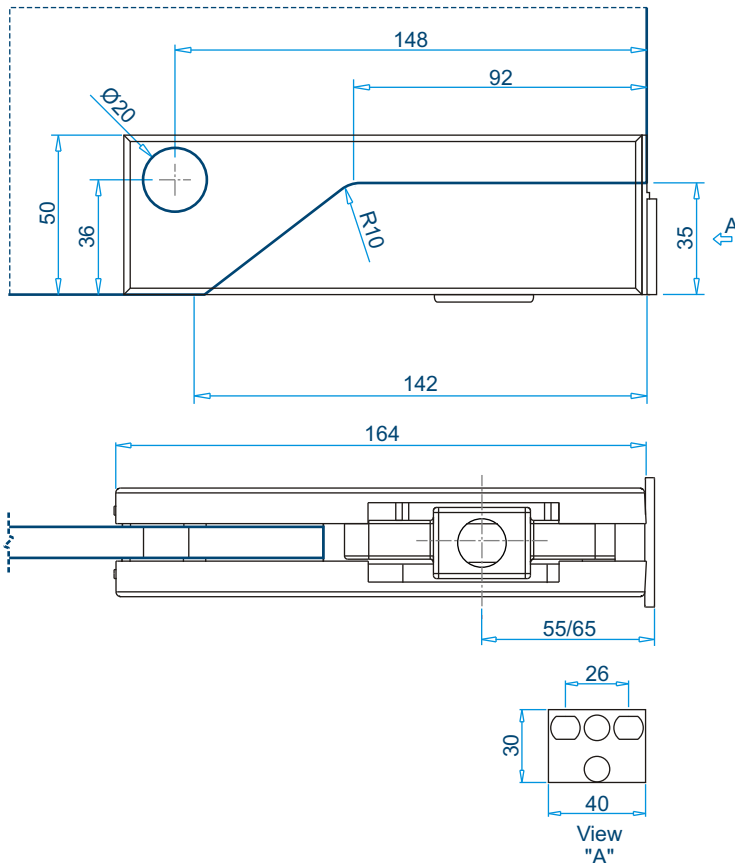

■ Optional Accessories on Page 11