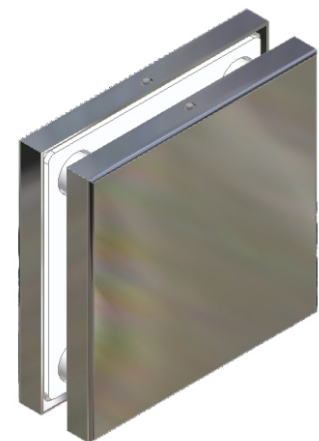

■ Optional Accessories on Page 11