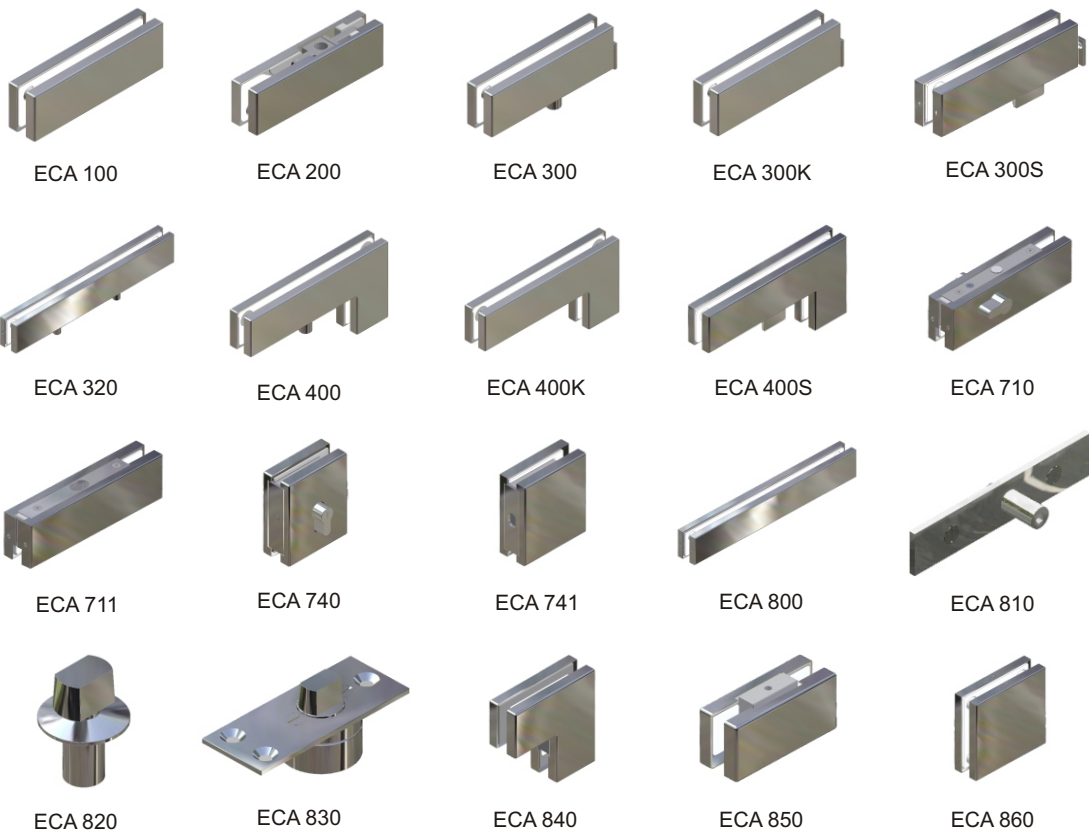

- Original and unique design yet compatible with most popular cutouts.
- Unique weather resistant grip gasket with slip free texture & design.
- Corrosion resist and Cover plates in SS316.
- Corrosion Resistant SS fasteners.
- Range available with all stainless steel parts.
- Range available for thick & large sized doors.
- Most patch fittings are available in Hairline / Brush, Satin and Mirror finish.

ECA 100

- Door Bottom Patch
 - SS316 - Cover Plate
 - Aluminium - Pressure Plate
- Ord Nr.: M 19925

■ Optional Accessories on Page 11

ECA 200

- Door Top Patch
 - SS316 - Cover Plate
 - Aluminium - Pressure Plate
- Ord Nr.: M 19926

■ Optional Accessories on Page 11

ECA 300

- Wall to Glass Top Patch ■
- SS316 - Cover Plate ■
- Aluminium - Pressure Plate ■

Ord Nr.: M 19927

■ Optional Accessories on Page 11

ECA 300K

- Wall to Glass Top Patch with Keep ■
- SS316 - Cover Plate ■
- Aluminium - Pressure Plate ■