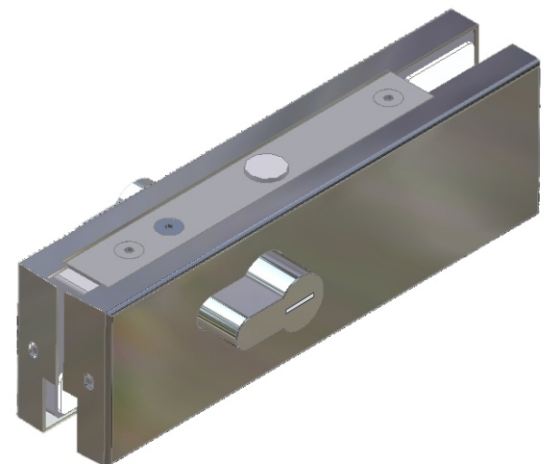

- Double Glass Top Patch ■
- SS316 - Cover Plate ■
- Aluminium - Pressure Plate ■

Ord Nr.: M30151

■ Optional Accessories on Page 11

ECA 400

- Glass to Glass Top Patch
- SS316 - Cover Plate
- Aluminium - Pressure Plate

Ord Nr.: **M20740**

■ Optional Accessories on Page 11

ECA 400K

- Glass to Glass Top Patch with Keep
- SS316 - Cover Plate
- Aluminium - Pressure Plate

Ord Nr.: **M30152**

■ Optional Accessories on Page 11

ECA 400S

Glass to Glass Top Patch with Stop ■
SS316 - Cover Plate ■
Aluminium - Pressure Plate ■

Ord Nr.: M30153

■ Optional Accessories on Page 11

ECA 710

Corner Lock without Cylinder ■
SS316 - Cover Plate ■
Aluminium - Pressure Plate ■

Ord Nr.: M19187

■ Optional Accessories on Page 11

ECA 711

- Door Keep for Corner Lock
- SS316 - Cover Plate
- Aluminium - Pressure Plate

Ord Nr.: M30154

■ Optional Accessories on Page 11

ECA 740

- Door Lock with Cylinder
- SS316 - Cover Plate
- Aluminium - Pressure Plate