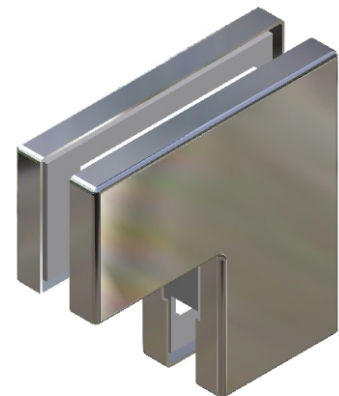

■ Optional Accessories on Page 11

ECA 830

Spindle for Bottom Patch with bearing ■
SS316 ■

Ord Nr.: M26648

■ Optional Accessories on Page 11

ECA 840

Corner Patch ■
SS316 - Cover Plate ■
Aluminium - Pressure Plate ■

Ord Nr.: M19621

■ Optional Accessories on Page 11

ECA 850

- Wall to Glass Fixing Patch ■
- SS316 - Cover Plate ■
- Aluminium - Pressure Plate ■

Ord Nr.: M21860

■ Optional Accessories on Page 11

ECA 860

- Patch Four way ■
- SS316 - Cover Plate ■
- Aluminium - Pressure Plate ■