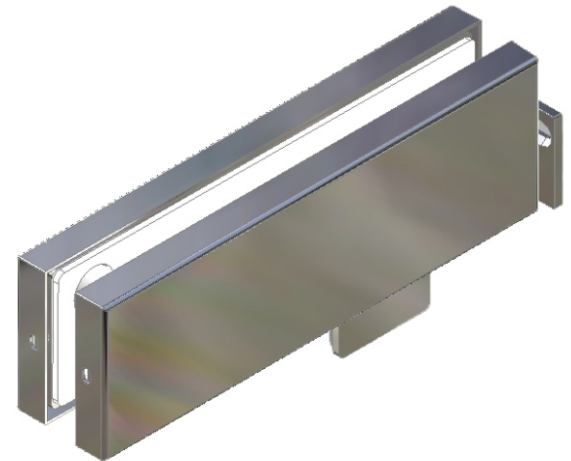

ECA 100

- Door Bottom Patch
 - SS316 - Cover Plate
 - Aluminium - Pressure Plate
- Ord Nr.: M 19925

■ Optional Accessories on Page 11

ECA 200

- Door Top Patch
 - SS316 - Cover Plate
 - Aluminium - Pressure Plate
- Ord Nr.: M 19926

■ Optional Accessories on Page 11

ECA 300

- Wall to Glass Top Patch ■
- SS316 - Cover Plate ■
- Aluminium - Pressure Plate ■

Ord Nr.: M 19927

■ Optional Accessories on Page 11

ECA 300K

- Wall to Glass Top Patch with Keep ■
- SS316 - Cover Plate ■
- Aluminium - Pressure Plate ■

Ord Nr.: M 30149

■ Optional Accessories on Page 11

ECA 300S

- Wall to Glass Top Patch with Stop ■
- SS316 - Cover Plate ■
- Aluminium - Pressure Plate ■

Ord Nr.: M30150

■ Optional Accessories on Page 11

ECA 320

- Double Glass Top Patch ■
- SS316 - Cover Plate ■
- Aluminium - Pressure Plate ■

Ord Nr.: M30151

■ Optional Accessories on Page 11

ECA 400

- Glass to Glass Top Patch
- SS316 - Cover Plate
- Aluminium - Pressure Plate