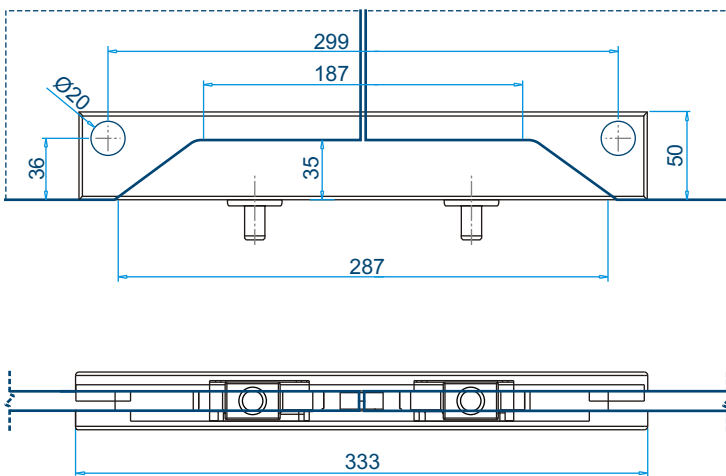

■ Optional Accessories on Page 11