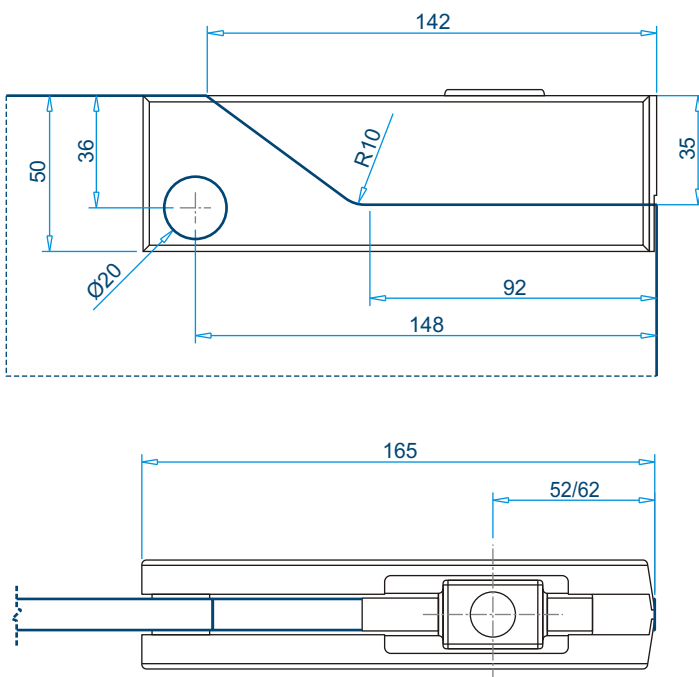

ECA 100

- Door Bottom Patch
 - SS316 - Cover Plate
 - Aluminium - Pressure Plate
- Ord Nr.: M 19925

■ Optional Accessories on Page 11

ECA 200

- Door Top Patch
 - SS316 - Cover Plate
 - Aluminium - Pressure Plate
- Ord Nr.: M 19926