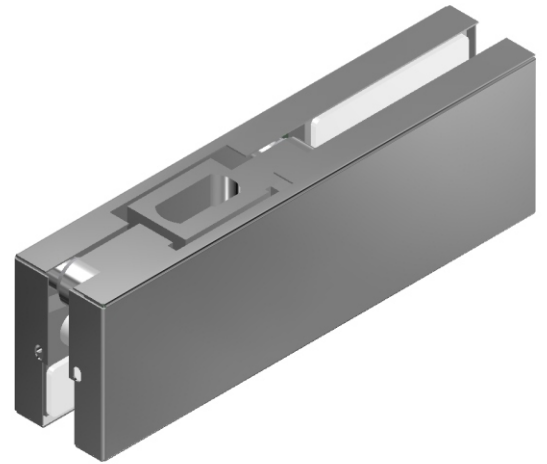

- Made from all Stainless Steel SS316 Machined components, in machine finish.
- Machined from solids. No casted components.
- Special fixing bolts for fixing on special pressure plates.
- Custom made arrangements for fixing available.

C-805

C-806

C-811

C-840

C-601

Bottom Patch ■

SS316 ■

Ord Nr. : M10053

■ Optional Accessories on Page 7

C-602

Top Patch ■

SS316 ■

Ord Nr. : M10055

■ Optional Accessories on Page 7

C-603

Wall to Glass Top Patch ■
SS316 ■