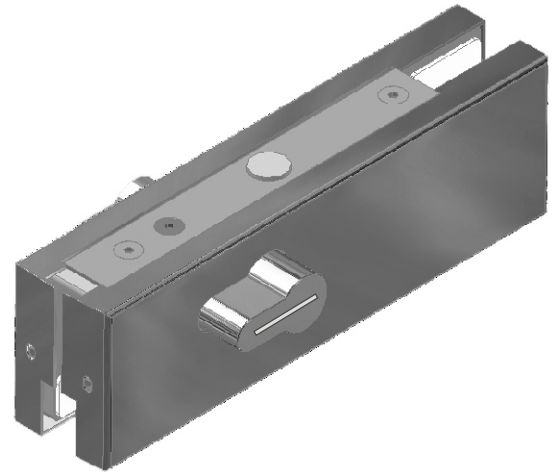

C-710

Corner Lock Without Cylinder ■

SS316 ■

Ord Nr. : M21158

■ Optional Accessories on Page 7

C-740

Door Lock with Cylinder ■

SS316 ■

Ord Nr. : M10058