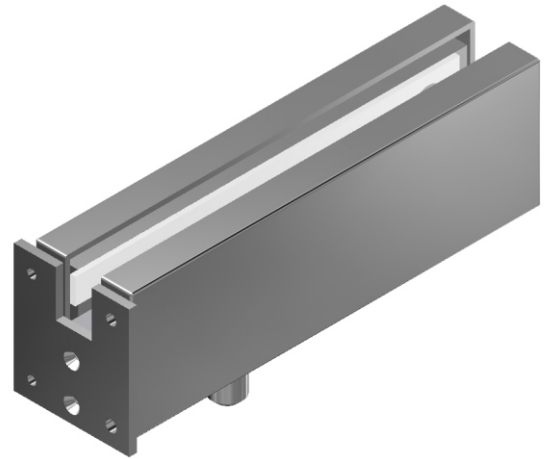

C-603

Wall to Glass Top Patch ■
SS316 ■

Ord Nr. : M10056

■ Optional Accessories on Page 7

C-604

Glass to Glass Top Patch ■
SS316 ■

Ord Nr. : M10057